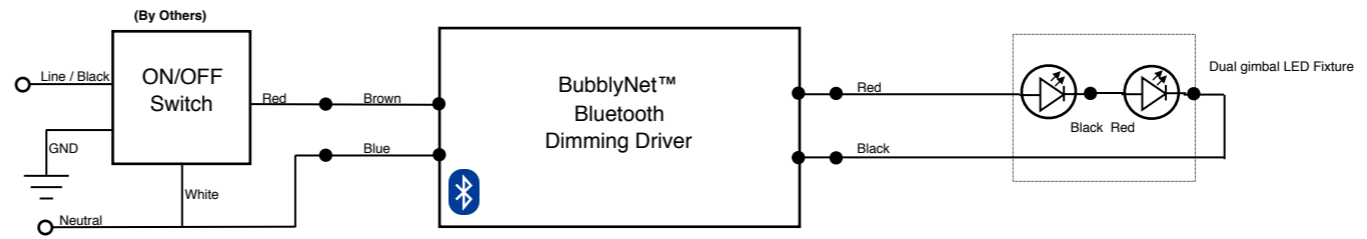

---

BLUETOOTH DIMMABLE DRIVER WIRING DIAGRAM  
Product Code B: Bluetooth Mesh Dimmable LED Driver

\*DRIVER AND SWITCH ILLUSTRATED IS FOR EXAMPLE PURPOSES ONLY - MANUFACTURERS VARY DEPENDING ON TECHNICAL REQUIREMENTS OF THE LIGHT\*