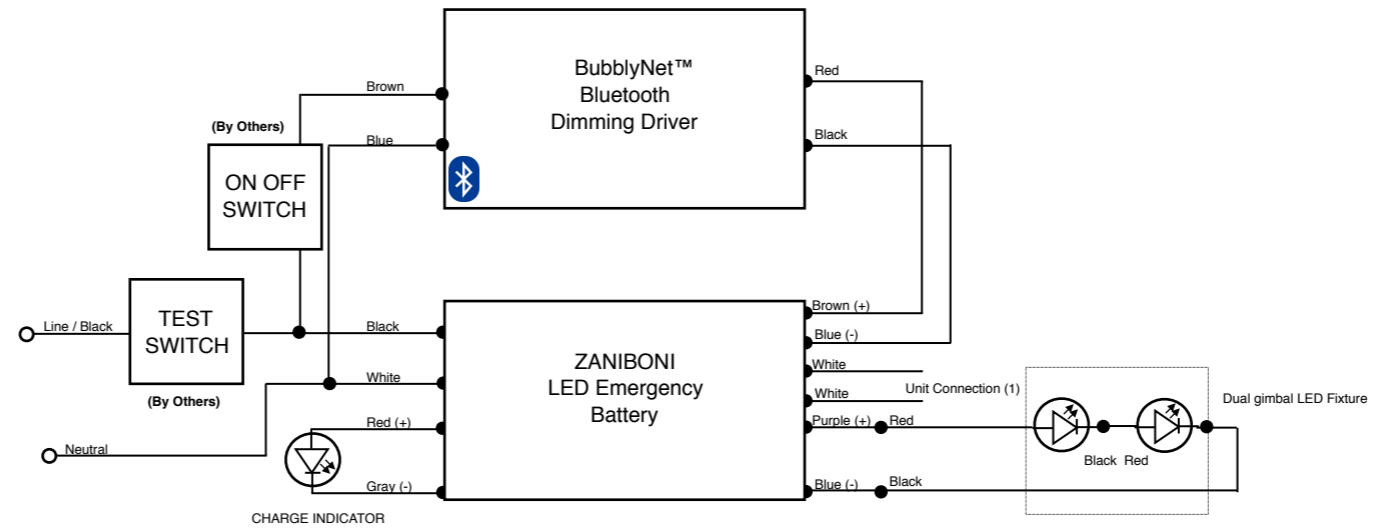

BLUETOOTH DIMMABLE DRIVER WIRING DIAGRAM
Option: Bluetooth Dimmable + EM Backup

(1) DO NOT CONNECT UNTIL INSTALLATION IS COMPLETE AND AC POWER IS SUPPLIED