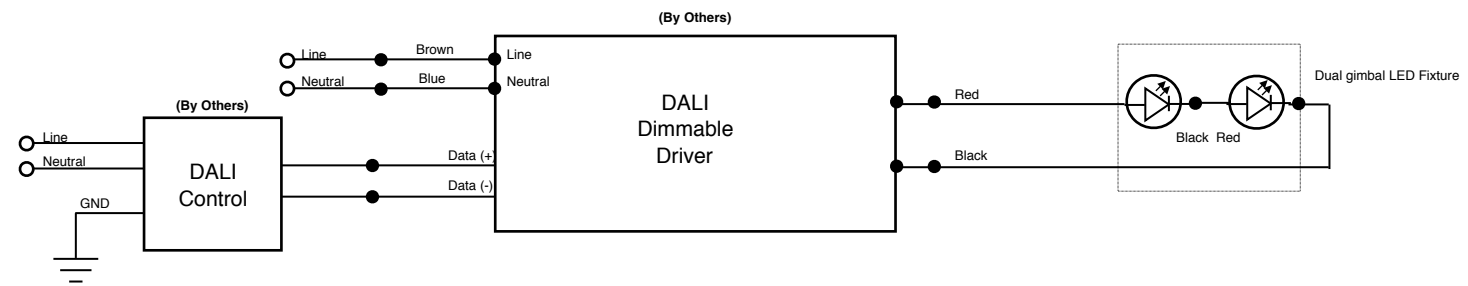

---

DALI DIMMING DRIVER WIRING DIAGRAM  
Product Code D: Dali Dimmable on the product spec sheet

\*DRIVER AND SWITCH ILLUSTRATED IS FOR EXAMPLE PURPOSES ONLY - MANUFACTURERS VARY DEPENDING ON TECHNICAL REQUIREMENTS OF THE LIGHT\*