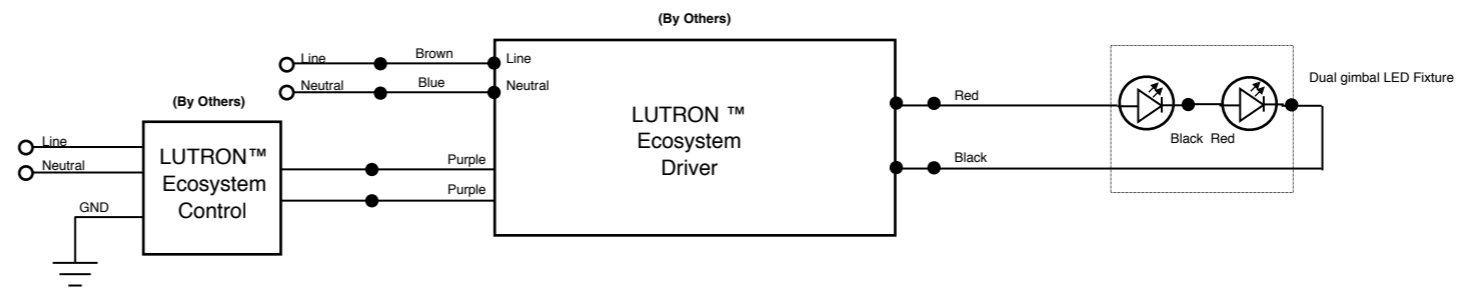

---

LUTRON ECOSYSTEM DIMMING DRIVER WIRING DIAGRAM  
Product Code L: LUTRON Ecosystem Dimmable on the product spec  
sheet

\*DRIVER AND SWITCH ILLUSTRATED IS FOR EXAMPLE PURPOSES ONLY - MANUFACTURERS VARY DEPENDING ON TECHNICAL REQUIREMENTS OF THE LIGHT\*