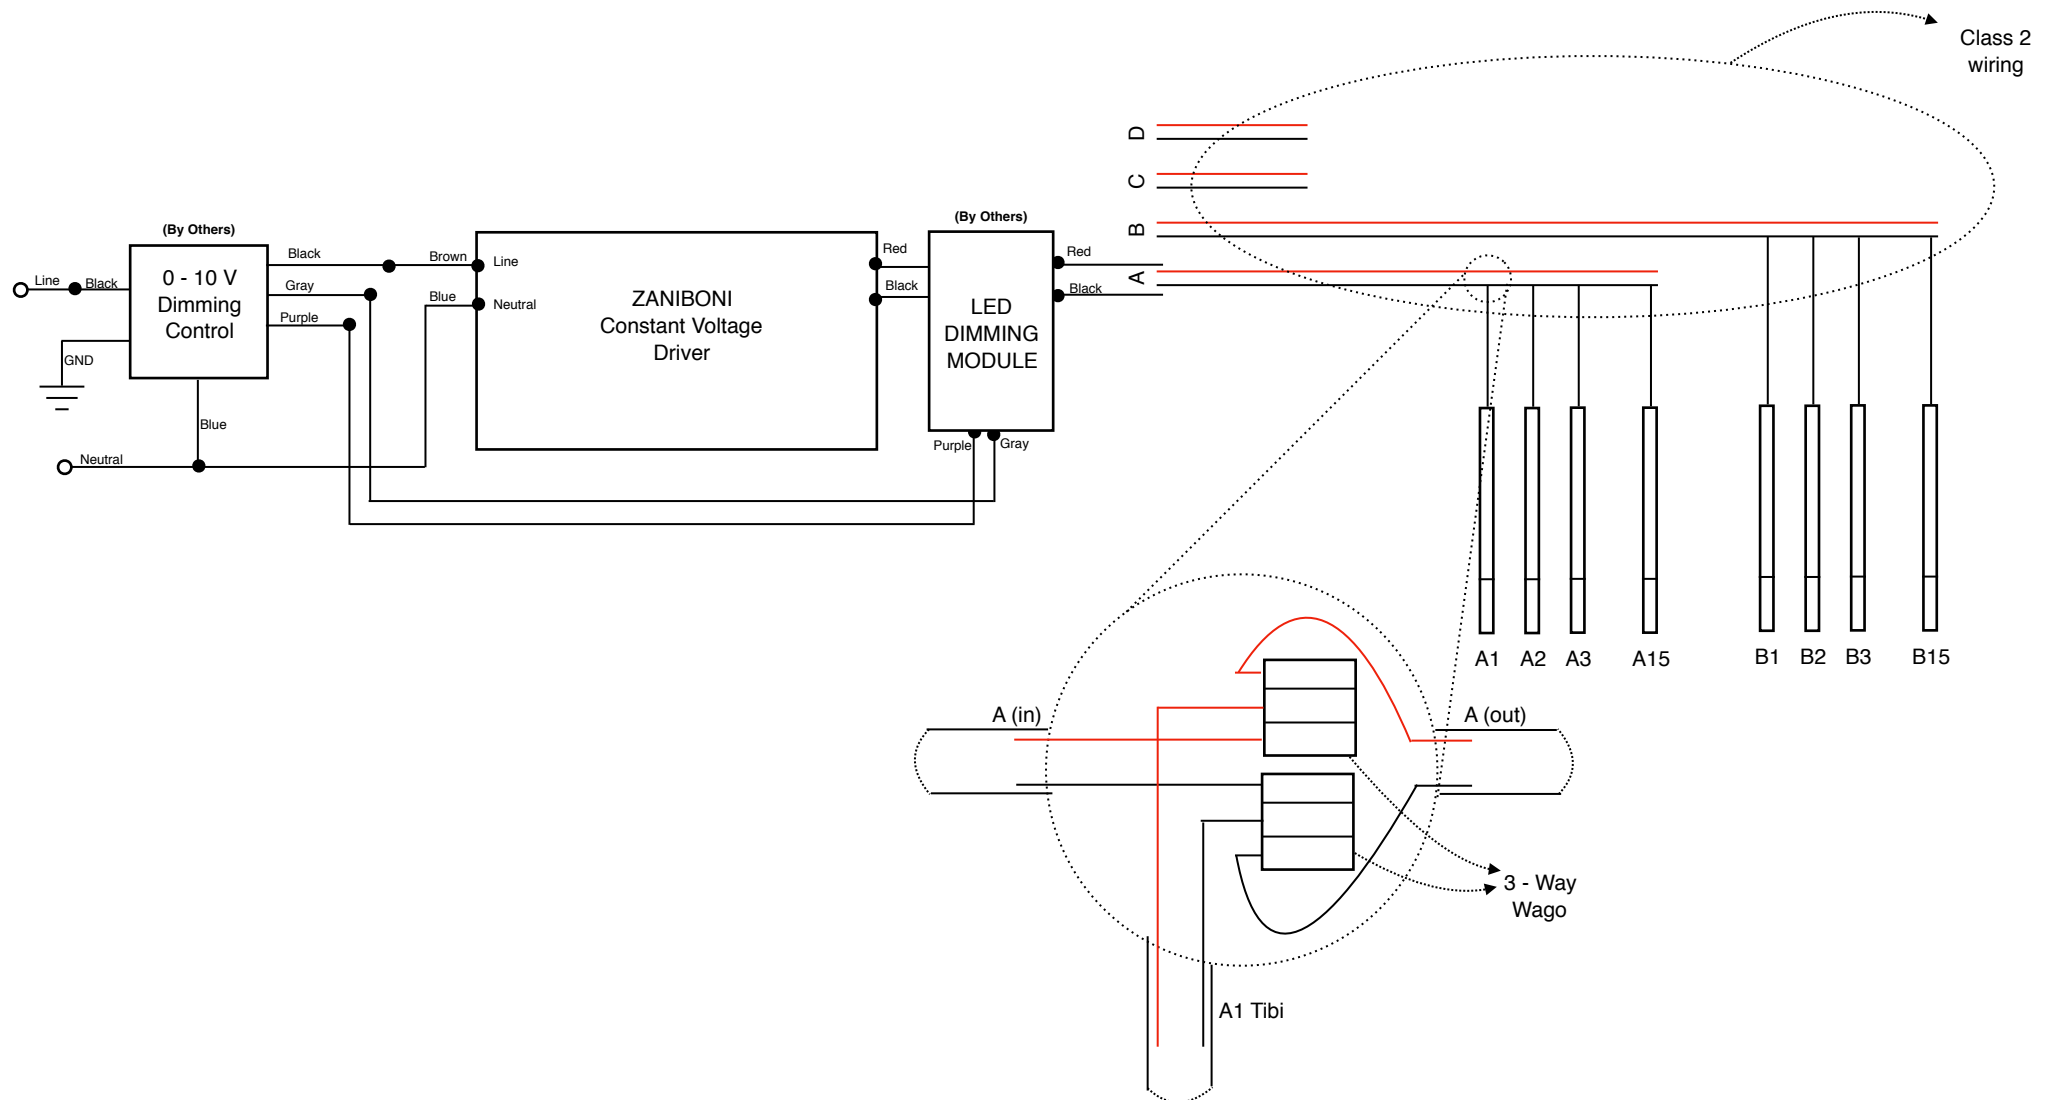

TIBI SHERE AND TIBI RAIN
15 TIBI FIXTURES PER CIRCUIT
EXAMPLE APPLICATION WIRING DIAGRAM
 Product Code Z: 0-10V Dimmable on the product spec sheet

DRIVER AND SWITCH ILLUSTRATED IS FOR EXAMPLE PURPOSES ONLY - MANUFACTURERS VARY DEPENDING ON TECHNICAL REQUIREMENTS OF THE LIGHT